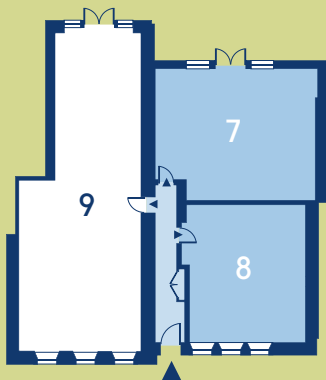

Upper Floor

Lower Floor

Plot 9

Ground Floor Apartment

Site Location

Room Dimensions

Plot 9	Metric	Imperial
Lower Floor		
Kitchen/Living Room	5.02 x 8.75	16'6 x 28'8
Master Bedroom	4.22 x 5.33	13'10 x 17'6
En Suite	2.11 x 2.80	6'11 x 9'2
Bedroom 2	2.88 x 5.33	9'5 x 17'6
Bathroom	2.06 x 3.05	6'9 x 10'0
Study	3.28 x 2.40	10'9 x 7'10
Upper Floor		
Mezanine	5.02 x 3.49	16'6 x 11'5

Dimensions taken at the widest point

For further information or to register your interest, contact **Behanm Afshar** on **07967 322 025** or email behnama@amanewtown.co.uk

AMA Homes
15 Coates Crescent Edinburgh EH3 7AF
www.amahomes.co.uk