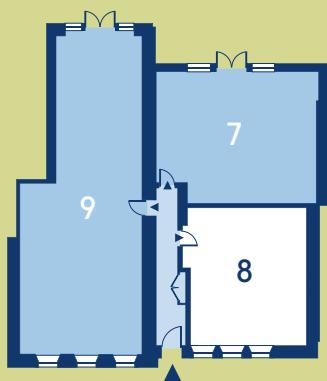

Ground Floor

First Floor

Plot 8

Ground Floor Duplex Apartment

Site Location

Room Dimensions

Plot 8	Metric	Imperial
Ground Floor		
Master Bedroom	3.51 x 5.43	11'6 x 17'10
Bedroom 2	3.22 x 5.43	10'7 x 17'10
Shower Room	4.00 x 2.00	13'1 x 6'7
First Floor		
Kitchen/Living Room	8.91 x 5.46	29'3 x 17'11
Bathroom	2.11 x 3.15	6'11 x 10'4

Dimensions taken at the widest point

For further information or to register your interest, contact **Behnam Afshar** on **07967 322 025** or email behnama@amanewtown.co.uk

AMA Homes
15 Coates Crescent Edinburgh EH3 7AF
www.amahomes.co.uk