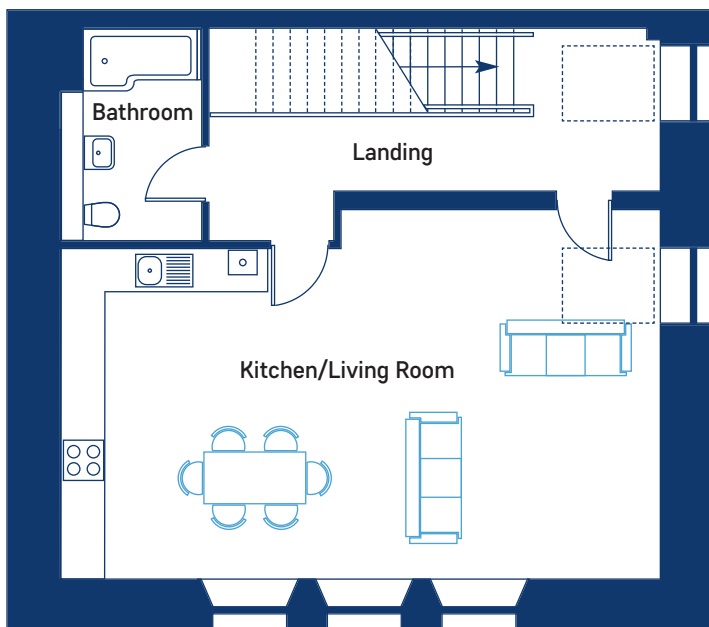

Ground Floor

First Floor

Plot 8

Ground Floor Duplex Apartment

Site Location

Room Dimensions

Plot 8	Metric	Imperial
Ground Floor		
Master Bedroom	3.51 x 5.43	11'6 x 17'10
Bedroom 2	3.22 x 5.43	10'7 x 17'10
Shower Room	4.00 x 2.00	13'1 x 6'7
First Floor		
Kitchen/Living Room	8.91 x 5.46	29'3 x 17'11
Bathroom	2.11 x 3.15	6'11 x 10'4

Dimensions taken at the widest point

For further information or to register your interest, contact **Behnam Afshar** on **07967 322 025** or email behnama@amanewtown.co.uk

AMA Homes
15 Coates Crescent Edinburgh EH3 7AF
www.amahomes.co.uk