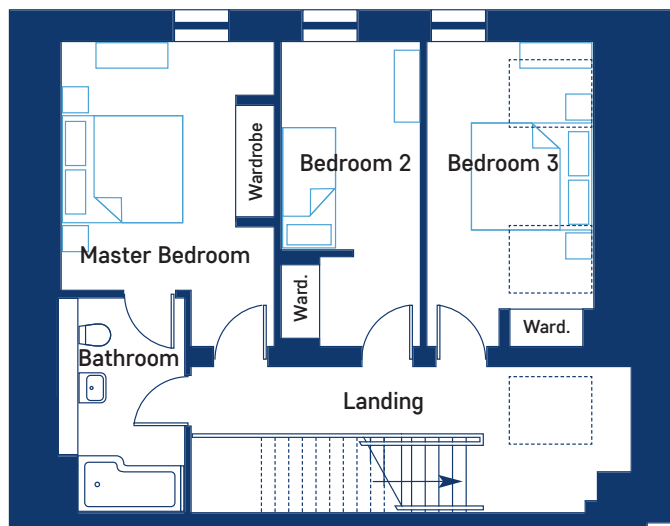

Lower Floor

Upper Floor

## Plot 7

### Ground Floor Duplex Apartment

### Room Dimensions

Plot 7	Metric	Imperial
Lower Floor		
Kitchen/Living Room	9.51 x 5.02	31'2 x 16'6
Shower Room	2.58 x 2.41	8'6 x 7'11
Upper Floor		
Master Bedroom	3.52 x 5.02	11'7 x 16'6
Bedroom 2	2.33 x 5.02	7'8 x 16'6
Bedroom 3	2.76 x 5.02	9'1 x 16'6
Bathroom	2.10 x 3.55	6'11 x 11'8