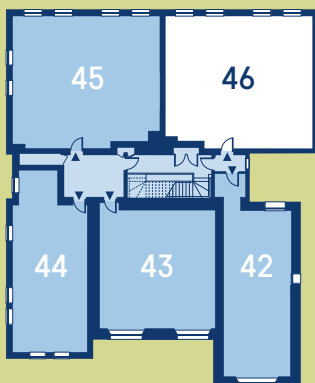

Plot 46

Second Floor Apartment

Site Location

Room Dimensions

Plot 46	Metric	Imperial
Kitchen/Living Room	7.00 x 5.31	23'0 x 17'5
Master Bedroom	6.94 x 3.50	22'9 x 11'6
En Suite	2.69 x 2.79	8'10 x 9'2
Bedroom 2	6.10 x 2.65	20'0 x 8'8
Bathroom	2.11 x 2.78	6'11 x 9'1

Dimensions taken at the widest point

For further information or to register your interest, contact **Behnam Afshar** on **07967 322 025** or email behnama@amanewtown.co.uk

AMA Homes
15 Coates Crescent Edinburgh EH3 7AF
www.amahomes.co.uk