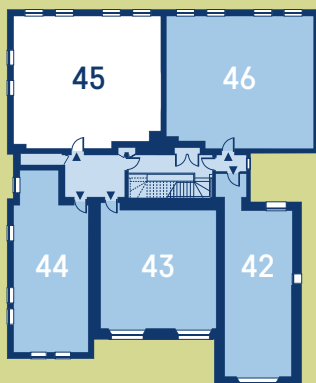

Plot 45

Second Floor Apartment

Site Location

Room Dimensions

Plot 45	Metric	Imperial
Kitchen/Living Room	7.54 x 5.31	24'9 x 17'5
Master Bedroom	7.00 x 3.50	23'0 x 11'6
En Suite	2.11 x 2.79	6'11 x 9'2
Bedroom 2	7.01 x 2.66	23'0 x 8'9
Bathroom	2.12 x 2.80	7'0 x 9'2

Dimensions taken at the widest point

For further information or to register your interest, contact **Behnam Afshar** on **07967 322 025** or email behnama@amanewtown.co.uk

AMA Homes
15 Coates Crescent Edinburgh EH3 7AF
www.amahomes.co.uk