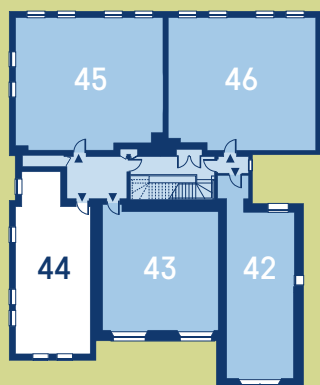

Plot 44

Second Floor Apartment

Room Dimensions

Site Location

Plot 44	Metric	Imperial
Kitchen/Living Room	7.77 x 5.53	25'6 x 18'2
Bedroom	4.02 x 3.32	13'2 x 10'11
Bathroom	3.12 x 2.12	10'3 x 7'0

Dimensions taken at the widest point