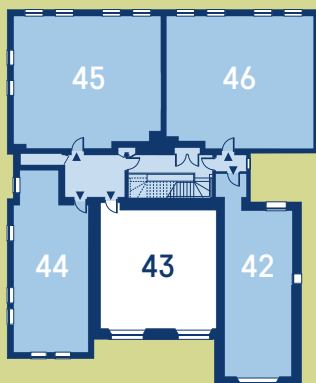

Plot 43

Second Floor Apartment

Room Dimensions

Site Location

Plot 43	Metric	Imperial
Kitchen/Living Room	8.77 x 6.12	28'9 x 20'0
Bedroom	4.35 x 3.56	14'3 x 11'9
Bathroom	2.79 x 2.82	9'2 x 9'3

Dimensions taken at the widest point