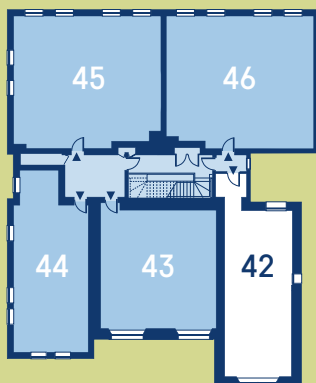

Plot 42

Second Floor Apartment

Site Location

Room Dimensions

Plot 42	Metric	Imperial
Kitchen/Living Room	7.29 x 4.89	23'11 x 16'0
Bedroom	3.58 x 3.46	11'9 x 11'4
Bathroom	2.13 x 2.86	7'0 x 9'5

Dimensions taken at the widest point