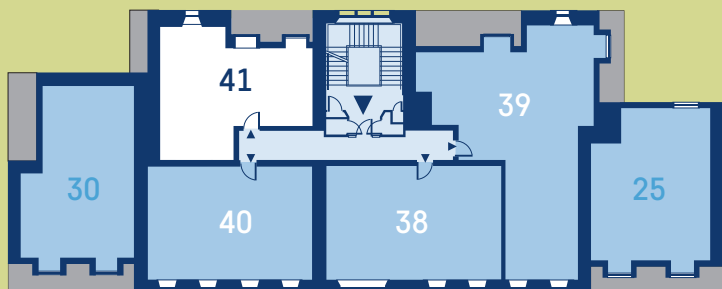

## Plot 41

### Second Floor Apartment

### Room Dimensions

Plot 41	Metric	Imperial
Kitchen/Living Room	5.66 x 6.18	18'7 x 20'3
Bedroom	4.62 x 2.79	15'2 x 9'2
Bathroom	2.16 x 3.03	7'1 x 9'11

Dimensions taken at the widest point