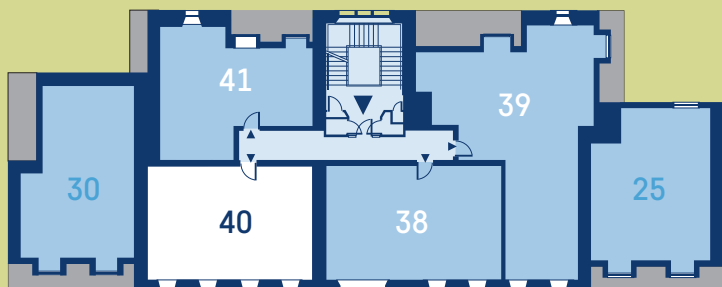

Plot 40

Second Floor Apartment

Room Dimensions

Plot 40	Metric	Imperial
Kitchen/Living Room	6.75 x 5.02	22'2 x 16'6
Bedroom	4.47 x 3.03	14'8 x 9'11
Bathroom	2.14 x 3.01	7'0 x 9'11
Study	2.52 x 2.25	8'3 x 7'5

Dimensions taken at the widest point

Site Location

For further information or to register your interest, contact **Behnam Afshar** on **07967 322 025** or email behnama@amanewtown.co.uk

AMA Homes
15 Coates Crescent Edinburgh EH3 7AF
www.amahomes.co.uk