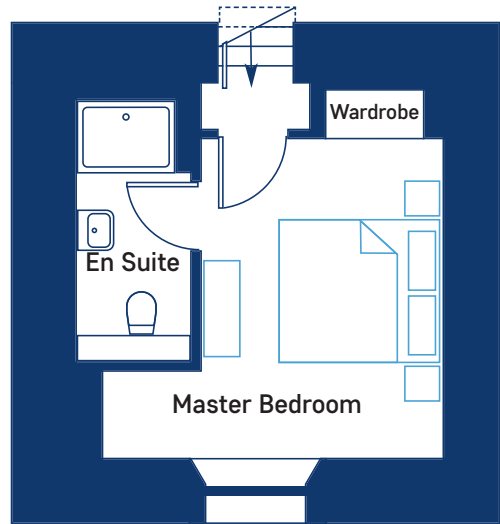

Lower Floor

Upper Floor

### Second Floor Duplex Apartment

### Room Dimensions

Plot 38	Metric	Imperial
Lower Floor		
Kitchen/Living Room	5.77 x 7.69	18'11" x 25'3"
Bedroom 2	3.81 x 3.22	12'6" x 10'7"
Bathroom	2.84 x 2.15	9'4" x 7'1"
Upper Floor		
Master Bedroom	3.89 x 4.05	12'9" x 13'3"
En Suite	3.27 x 1.40	10'9" x 4'7"

Dimensions taken at the widest point