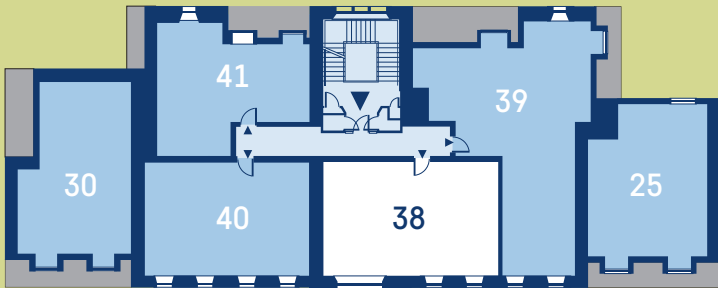

Lower Floor

Upper Floor

## Plot 38

### Room Dimensions

Plot 38	Metric	Imperial
Lower Floor		
Kitchen/Living Room	5.77 x 7.69	18'11" x 25'3"
Bedroom 2	3.81 x 3.22	12'6" x 10'7"
Bathroom	2.84 x 2.15	9'4" x 7'1"
Upper Floor		
Master Bedroom	3.89 x 4.05	12'9" x 13'3"
En Suite	3.27 x 1.40	10'9" x 4'7"

Dimensions taken at the widest point