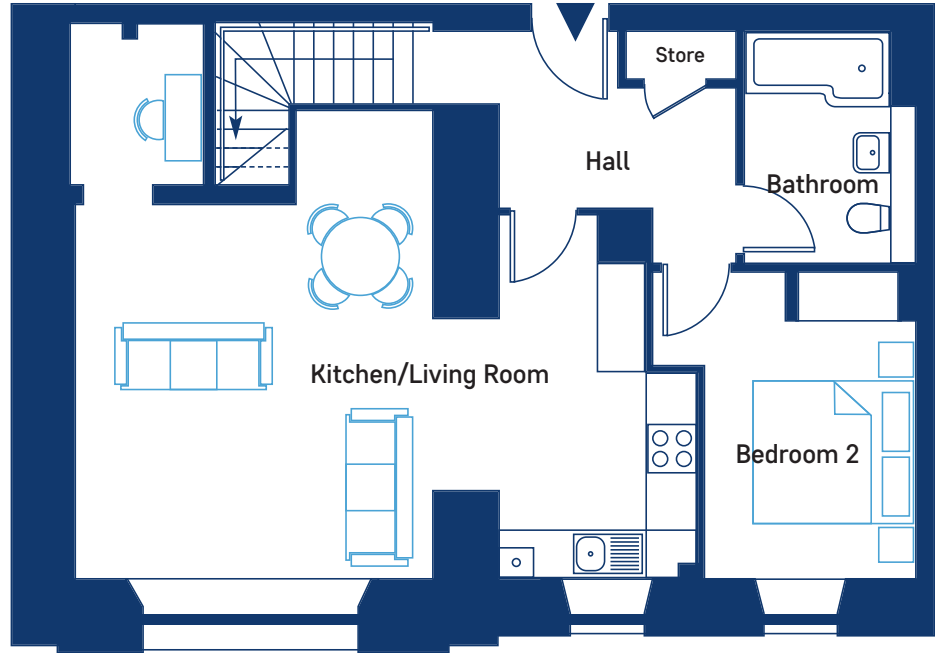

Lower Floor

Upper Floor

### Second Floor Duplex Apartment

### Room Dimensions

Plot 38	Metric	Imperial
Lower Floor		
Kitchen/Living Room	5.77 x 7.69	18'11" x 25'3"
Bedroom 2	3.81 x 3.22	12'6" x 10'7"
Bathroom	2.84 x 2.15	9'4" x 7'1"
Upper Floor		
Master Bedroom	3.89 x 4.05	12'9" x 13'3"
En Suite	3.27 x 1.40	10'9" x 4'7"

Dimensions taken at the widest point