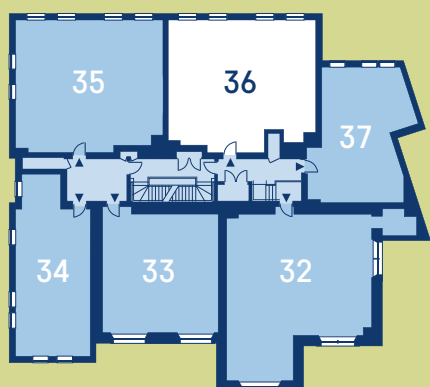

Plot 36

First Floor Apartment

Site Location

Room Dimensions

Plot 36	Metric	Imperial
Kitchen/Living Room	7.01 x 5.28	23'0 x 17'4
Master Bedroom	6.78 x 3.47	22'3 x 11'5
En Suite	2.12 x 2.79	7'0 x 9'2
Bedroom 2	6.78 x 2.66	22'3 x 8'9
Bathroom	2.11 x 2.78	6'11 x 9'1

Dimensions taken at the widest point

For further information or to register your interest, contact **Behnam Afshar** on **07967 322 025** or email behnama@amanewtown.co.uk

AMA Homes
15 Coates Crescent Edinburgh EH3 7AF
www.amahomes.co.uk