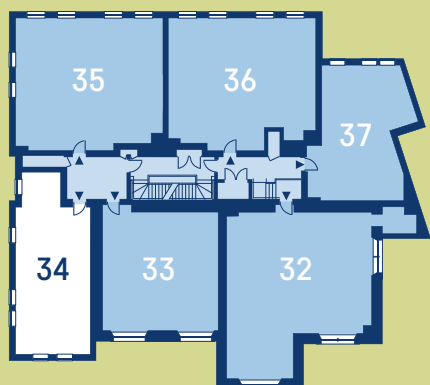

## Plot 34

### First Floor Apartment

### Room Dimensions

Plot 34	Metric	Imperial
Kitchen/Living Room	7.77 x 5.53	25'6 x 18'2
Bedroom	3.32 x 4.02	10'11 x 13'2
Bathroom	2.12 x 3.12	7'0 x 10'3

Dimensions taken at the widest point

For further information or to register your interest, contact **Behnam Afshar** on **07967 322 025** or email [behnama@amanewtown.co.uk](mailto:behnama@amanewtown.co.uk)