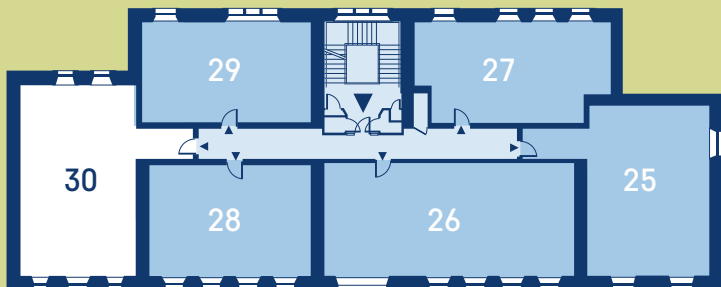

Upper Floor

Lower Floor

Plot 30

First Floor Duplex Apartment

Site Location

Room Dimensions

Plot 30	Metric	Imperial
Lower Floor		
Kitchen/Living Room	6.95 x 6.86	22'10 x 22'6
Bedroom 3	2.74 x 6.28	9'0 x 20'7
Bathroom	2.12 x 2.85	7'0 x 9'4
Upper Floor		
Master Bedroom	3.57 x 6.15	11'9 x 20'2
En Suite	2.70 x 2.01	8'10 x 6'7
Bedroom 2	4.92 x 3.31	16'2 x 10'9
En Suite	2.70 x 2.01	8'10 x 6'7

Dimensions taken at the widest point

For further information or to register your interest, contact **Behnam Afshar** on **07967 322 025** or email behnama@amanewtown.co.uk

AMA Homes
15 Coates Crescent Edinburgh EH3 7AF
www.amahomes.co.uk