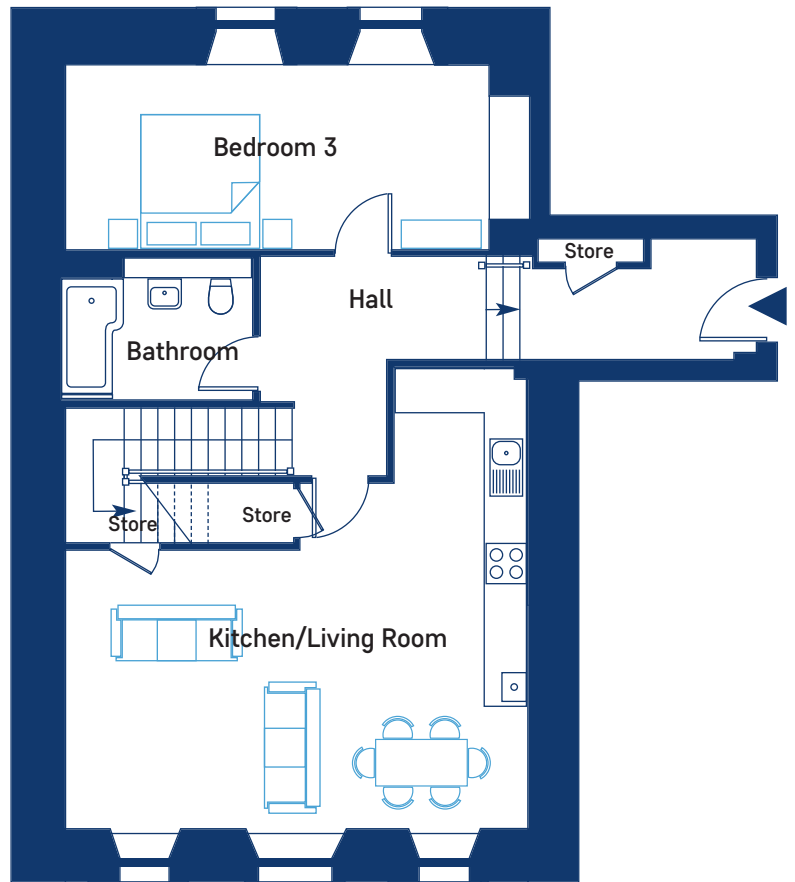

Upper Floor

Lower Floor

Plot 30

First Floor Duplex Apartment

Site Location

Room Dimensions

Plot 30	Metric	Imperial
Lower Floor		
Kitchen/Living Room	6.95 x 6.86	22'10 x 22'6
Bedroom 3	2.74 x 6.28	9'0 x 20'7
Bathroom	2.12 x 2.85	7'0 x 9'4
Upper Floor		
Master Bedroom	3.57 x 6.15	11'9 x 20'2
En Suite	2.70 x 2.01	8'10 x 6'7
Bedroom 2	4.92 x 3.31	16'2 x 10'9
En Suite	2.70 x 2.01	8'10 x 6'7

Dimensions taken at the widest point

For further information or to register your interest, contact **Behnam Afshar** on **07967 322 025** or email behnama@amanewtown.co.uk

AMA Homes
15 Coates Crescent Edinburgh EH3 7AF
www.amahomes.co.uk