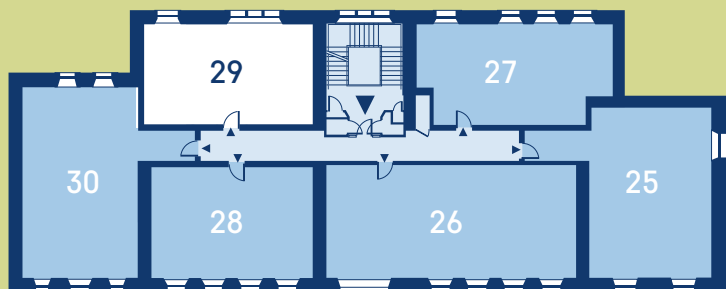

## Plot 29

### First Floor Apartment

### Room Dimensions

Plot 29	Metric	Imperial
Kitchen/Living Room	5.97 x 5.69	19'7 x 18'8
Bedroom	3.74 x 4.19	12'3 x 13'9
Bathroom	2.11 x 2.84	6'11 x 9'4

Dimensions taken at the widest point