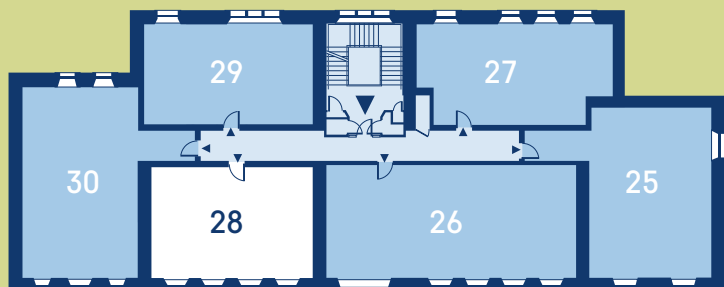

Plot 28

First Floor Apartment

Room Dimensions

Plot 28	Metric	Imperial
Kitchen/Living Room	6.62 x 6.79	21'9 x 22'3
Bedroom	4.51 x 2.67	14'9 x 8'9
Bathroom	2.08 x 2.84	6'10 x 9'4

Dimensions taken at the widest point