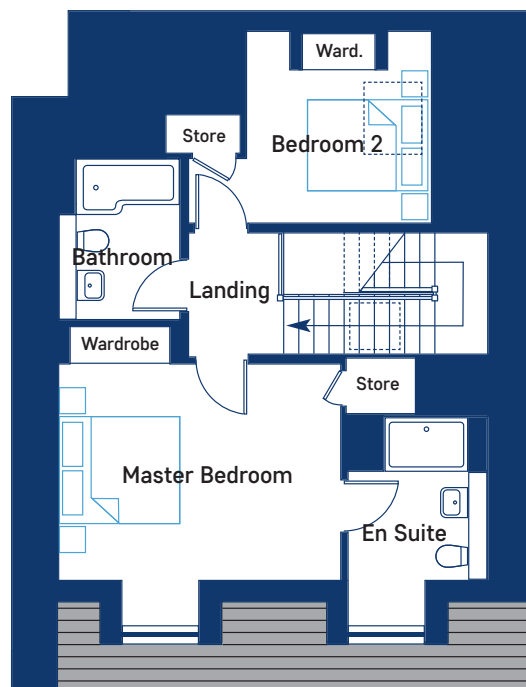

Lower Floor

Upper Floor

Plot 25

First Floor Duplex Apartment

Site Location

Room Dimensions

Plot 25	Metric	Imperial
Lower Floor		
Kitchen/Living Room	7.26 x 6.74	23'10 x 22'1
Shower Room	2.95 x 2.00	9'8 x 6'7
Bedroom 3	3.47 x 3.17	11'5 x 10'5
Upper Floor		
Master Bedroom	4.59 x 3.57	15'1 x 11'9
En Suite	2.30 x 3.43	7'7 x 11'3
Bedroom 2	4.00 x 3.13	13'1 x 10'3
Bathroom	2.01 x 2.63	6'7 x 8'8

Dimensions taken at the widest point

For further information or to register your interest, contact **Behnam Afshar** on **07967 322 025** or email behnama@amanewtown.co.uk

AMA Homes
15 Coates Crescent Edinburgh EH3 7AF
www.amahomes.co.uk