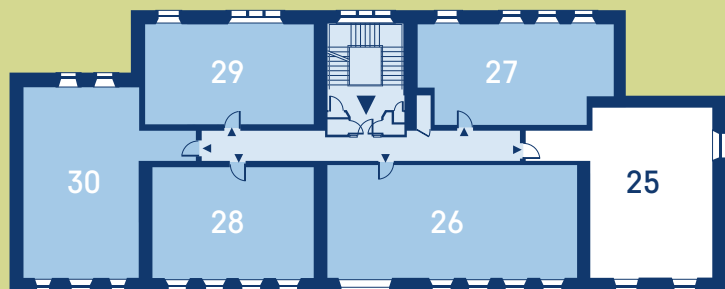

Lower Floor

Upper Floor

Plot 25

First Floor Duplex Apartment

Site Location

Room Dimensions

Plot 25	Metric	Imperial
Lower Floor		
Kitchen/Living Room	7.26 x 6.74	23'10 x 22'1
Shower Room	2.95 x 2.00	9'8 x 6'7
Bedroom 3	3.47 x 3.17	11'5 x 10'5
Upper Floor		
Master Bedroom	4.59 x 3.57	15'1 x 11'9
En Suite	2.30 x 3.43	7'7 x 11'3
Bedroom 2	4.00 x 3.13	13'1 x 10'3
Bathroom	2.01 x 2.63	6'7 x 8'8

Dimensions taken at the widest point

For further information or to register your interest, contact **Behnam Afshar** on **07967 322 025** or email behnama@amanewtown.co.uk

AMA Homes
15 Coates Crescent Edinburgh EH3 7AF
www.amahomes.co.uk