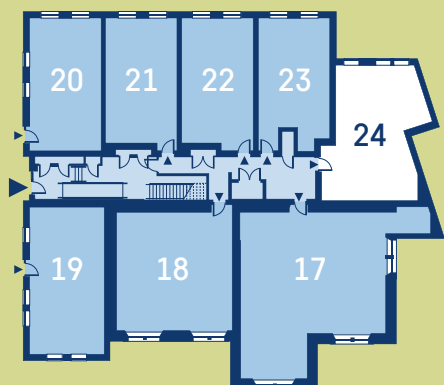

Plot 24

Ground Floor Apartment

Room Dimensions

Site Location

Plot 24	Metric	Imperial
Kitchen/Living Room	4.46 x 10.05	14'8 x 33'0
Bedroom	2.54 x 5.75	8'4 x 18'10
Bathroom	2.03 x 3.22	6'8 x 10'7

Dimensions taken at the widest point