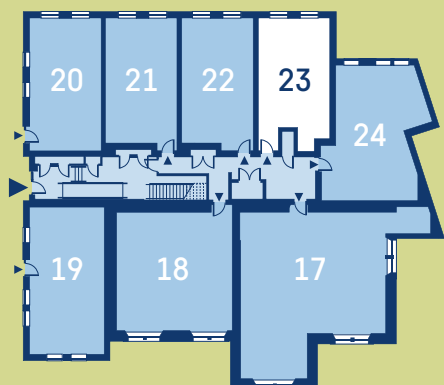

Plot 23

Ground Floor Studio Apartment

Room Dimensions

Site Location

Plot 23	Metric	Imperial
Kitchen/Living Room Area	5.26 x 3.93	17'3 x 12'11
Bedroom Area	3.23 x 2.90	10'7 x 9'6
Shower Room	2.89 x 2.71	9'6 x 8'11

Dimensions taken at the widest point

For further information or to register your interest, contact **Behnam Afshar** on **07967 322 025** or email behnama@amanewtown.co.uk

AMA Homes
15 Coates Crescent Edinburgh EH3 7AF
www.amahomes.co.uk