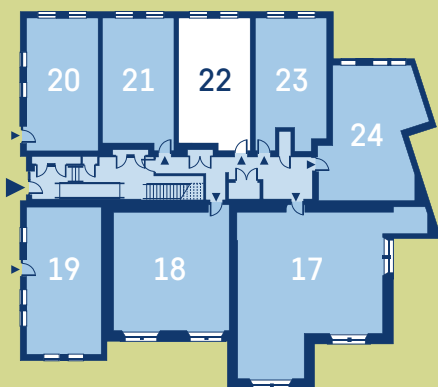

Plot 22

Ground Floor Studio Apartment

Room Dimensions

Plot 22	Metric	Imperial
Kitchen/Living Room Area	5.26 x 3.93	17'3 x 12'11
Bedroom Area	3.23 x 2.90	10'7 x 9'6
Bathroom	2.12 x 2.80	7'0 x 9'2

Dimensions taken at the widest point