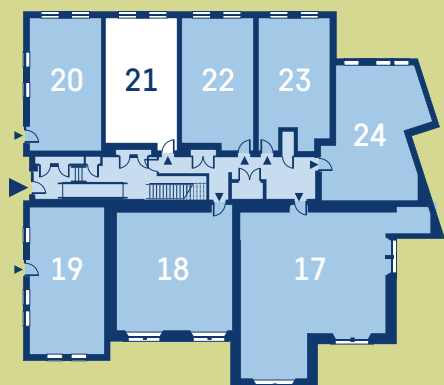

Plot 21

Ground Floor Studio Apartment

Site Location

Room Dimensions

Plot 21	Metric	Imperial
Kitchen/Living Room	5.26 x 3.93	17'3 x 12'11
Bedroom	3.23 x 2.90	10'7 x 9'6
Bathroom	2.80 x 2.12	9'5 x 6'11

Dimensions taken at the widest point