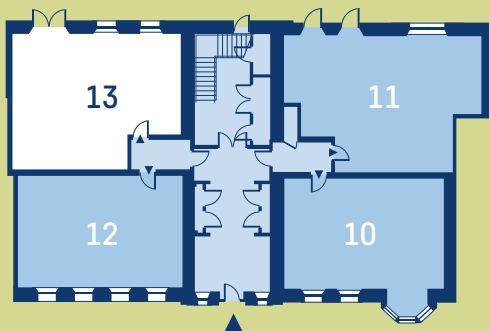

Plot 13

Ground Floor Apartment

Site Location

Room Dimensions

Plot 13	Metric	Imperial
Kitchen/Living Room	8.07 x 3.86	26'6 x 12'8
Master Bedroom	4.48 x 3.03	14'8 x 9'11
En Suite	2.60 x 1.62	8'6 x 5'4
Bedroom 2	4.48 x 2.74	14'8 x 9'0
Bathroom	1.77 x 2.88	5'10 x 9'5

Dimensions taken at the widest point

For further information or to register your interest, contact **Behnam Afshar** on **07967 322 025** or email behnama@amanewtown.co.uk

AMA Homes
15 Coates Crescent Edinburgh EH3 7AF
www.amahomes.co.uk