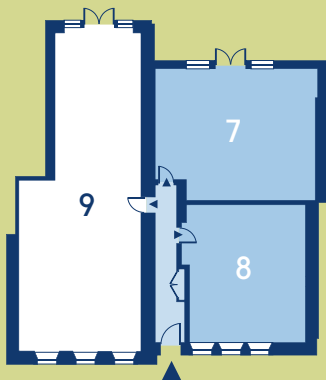

Upper Floor

Lower Floor

Plot 9

Ground Floor Apartment

Site Location

Room Dimensions

Plot 9	Metric	Imperial
Lower Floor		
Kitchen/Living Room	5.02 x 8.75	16'6 x 28'8
Master Bedroom	4.22 x 5.33	13'10 x 17'6
En Suite	2.11 x 2.80	6'11 x 9'2
Bedroom 2	2.88 x 5.33	9'5 x 17'6
Bathroom	2.06 x 3.05	6'9 x 10'0
Study	3.28 x 2.40	10'9 x 7'10
Upper Floor		
Mezanine	5.05 x 3.49	16'7 x 11'5

Dimensions taken at the widest point

For further information or to register your interest, contact **Behnam Afshar** on **07967 322 025** or email behnama@amanewtown.co.uk
 AMA Homes
 15 Coates Crescent Edinburgh EH3 7AF
www.amahomes.co.uk