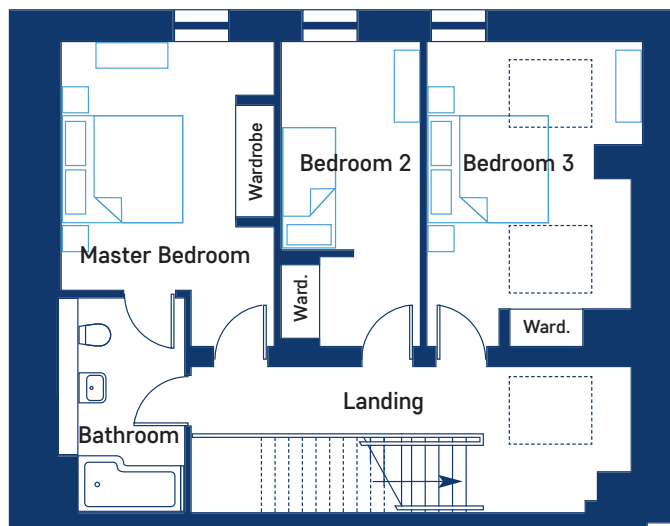

Lower Floor

Upper Floor

Plot 7

Ground Floor Duplex

Site Location

Room Dimensions

Plot 7	Metric	Imperial
Lower Floor		
Kitchen/Living Room	9.51 x 5.02	31'2 x 16'6
Shower Room	2.58 x 2.41	8'6 x 7'11
Upper Floor		
Master Bedroom	3.52 x 5.02	11'7 x 16'6
Bedroom 2	2.33 x 5.02	7'8 x 16'6
Bedroom 3	3.55 x 5.02	11'8 x 16'6
Bathroom	2.10 x 3.55	6'11 x 11'8

Dimensions taken at the widest point

For further information or to register your interest, contact **Behnam Afshar** on **07967 322 025** or email behnama@amanewtown.co.uk

AMA Homes
15 Coates Crescent Edinburgh EH3 7AF
www.amahomes.co.uk