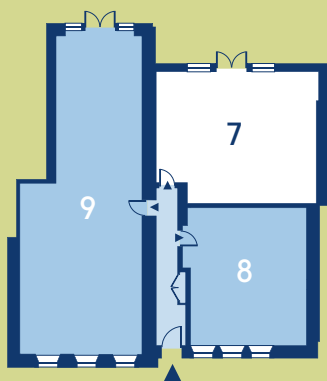

Lower Floor

Upper Floor

Plot 7

Ground Floor Duplex

Site Location

Room Dimensions

Plot 7	Metric	Imperial
Lower Floor		
Kitchen/Living Room	9.51 x 5.02	31'2 x 16'6
Shower Room	2.58 x 2.41	8'6 x 7'11
Upper Floor		
Master Bedroom	3.52 x 5.02	11'7 x 16'6
Bedroom 2	2.33 x 5.02	7'8 x 16'6
Bedroom 3	3.55 x 5.02	11'8 x 16'6
Bathroom	2.10 x 3.55	6'11 x 11'8

Dimensions taken at the widest point

For further information or to register your interest, contact **Behnam Afshar** on **07967 322 025** or email behnama@amanewtown.co.uk

AMA Homes
15 Coates Crescent Edinburgh EH3 7AF
www.amahomes.co.uk