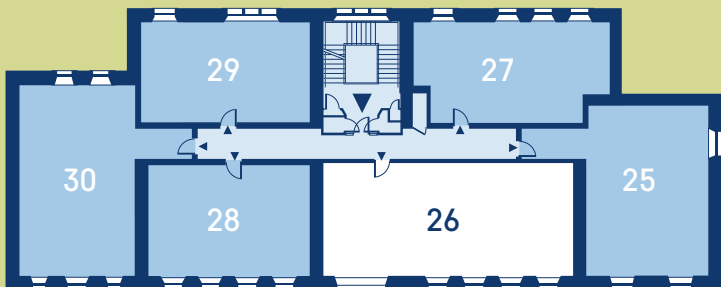

## Plot 26

### First Floor Apartment

### Room Dimensions

Plot 26	Metric	Imperial
Kitchen/Living Room	6.62 x 6.62	21'9 x 21'9
Master Bedroom	4.47 x 3.84	14'8 x 12'7
En-Suite	2.78 x 2.82	9'1 x 9'3
Bedroom 2	2.77 x 4.42	9'1 x 14'6
Bathroom	2.83 x 2.12	9'3 x 6'11

Dimensions taken at the widest point