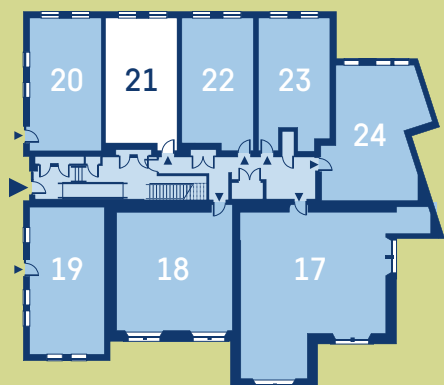

## Plot 21

### Ground Floor Studio

### Room Dimensions

Plot 21	Metric	Imperial
Kitchen/Living Room	5.26 x 3.93	17'3 x 12'11
Bedroom	3.23 x 2.90	10'7 x 9'6
Bathroom	2.80 x 2.12	9'5 x 6'11

Dimensions taken at the widest point

For further information or to register your interest, contact **Behnam Afshar** on **07967 322 025** or email [behnama@amanewtown.co.uk](mailto:behnama@amanewtown.co.uk)